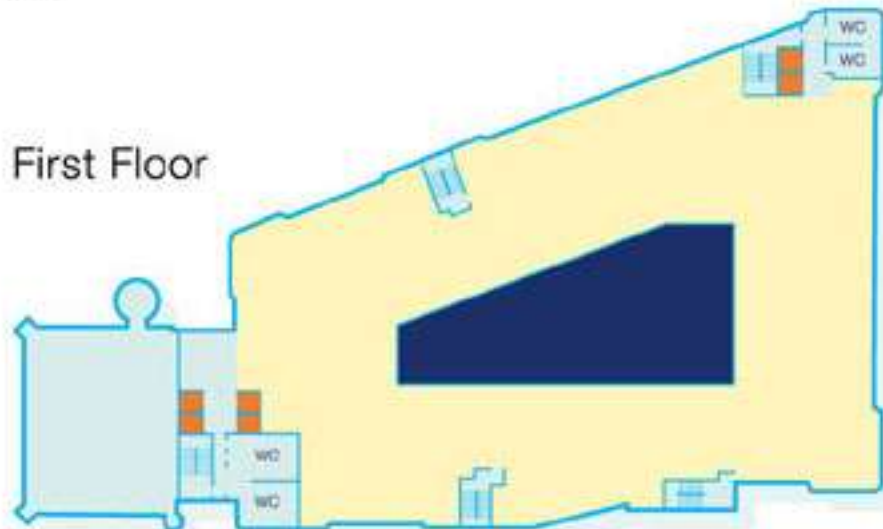

victoria sq

birmingham

house

- Available
- Let
- Common areas
- Lifts

Lower Ground Floor

Floor	sq.m	sq.ft
CHATEAU		
Lower Ground	321	3,450
MAIN BUILDING		
Lower Ground	1,674	18,016
Ground	2,293	24,678
First	2,261	24,334
Total	6,549	70,478

Ground Floor

Floor	sq.m	sq.ft
CHATEAU		
Lower Ground	321	3,450
MAIN BUILDING		
Lower Ground	1,674	18,016
Ground	2,293	24,678
First	2,261	24,334
Total	6,549	70,478

0121 200 3111

84 Colmore Row Birmingham B3 2HG

01 21 631 2277

www.g-s-d.co.uk

victoria sq

birmingham

- Available
- Let
- Common areas
- Lifts

First Floor

Floor	sq.m	sq.ft
CHATEAU		
Lower Ground	321	3,450
MAIN BUILDING		
Lower Ground	1,674	18,016
Ground	2,293	24,678
First	2,261	24,334
Total	6,549	70,478