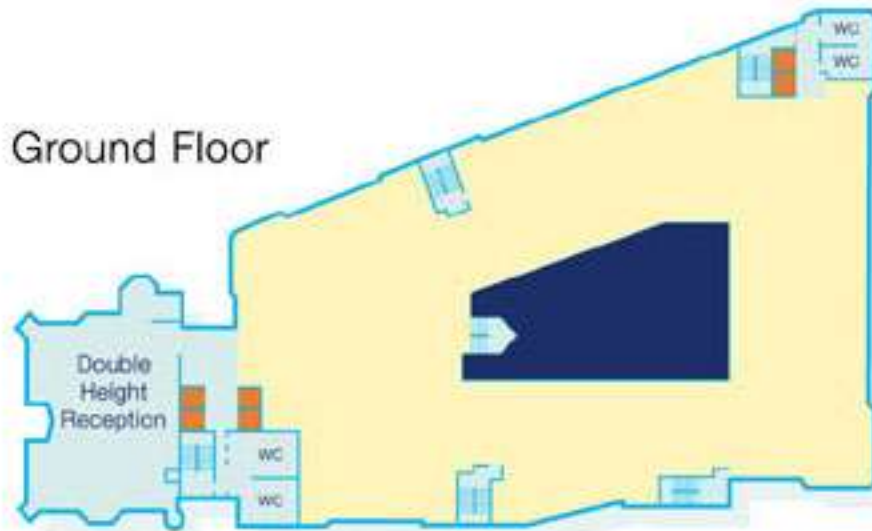

victoria sq

birmingham

house

- Available
- Let
- Common areas
- Lifts

Lower Ground Floor

Floor	sq.m	sq.ft
CHATEAU		
Lower Ground	321	3,450
MAIN BUILDING		
Lower Ground	1,674	18,016
Ground	2,293	24,678
First	2,261	24,334
Total	6,549	70,478

Ground Floor

Floor	sq.m	sq.ft
CHATEAU		
Lower Ground	321	3,450
MAIN BUILDING		
Lower Ground	1,674	18,016
Ground	2,293	24,678
First	2,261	24,334
Total	6,549	70,478

0121 200 3111

84 Colmore Row Birmingham B3 2HG

01 21 631 2277

www.g-s-d.co.uk

victoria sq

birmingham

- Available
- Let
- Common areas
- Lifts

First Floor

Floor	sq.m	sq.ft
CHATEAU		
Lower Ground	321	3,450
MAIN BUILDING		
Lower Ground	1,674	18,016
Ground	2,293	24,678
First	2,261	24,334
Total	6,549	70,478